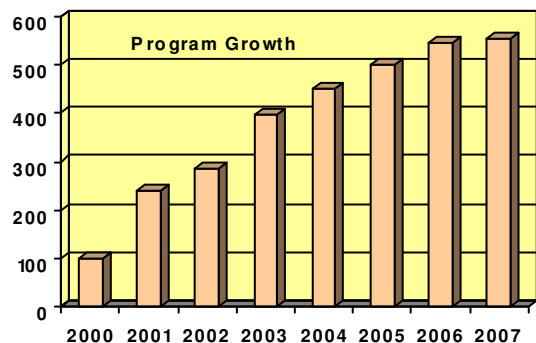

Together As A Community We Will Make A Difference – Triple P.L.A.Y. is building relationships with families & donors; forming valuable partnerships with the city of Kenora, the Kenora Community Foundation & many local businesses & volunteer groups. Triple P.L.A.Y. works cooperatively with local schools & community agencies & recreation & leisure groups who also support local kids.

Triple P.L.A.Y. Growth

Triple P.L.A.Y has been serving families & their children in the city of Kenora & surrounding first nation's communities for 8 years. During 2007, 550 kids were supported by Triple P.L.A.Y. This local program continues to grow & improve the quality of life of our youth, the future leaders of our community. Triple P.L.A.Y. is dependent on community support – *if you wish to invest in the future growth of this program please contact us at **Mailing Address: PO Box 2913 Kenora ON P9N 4C8 Phone. 807.467.2087 #5(messages only) or Cell. 807.466.2785 or Email. jp.tripleplay@gmail.com***

Our Kids... Our City... Our Responsibility...